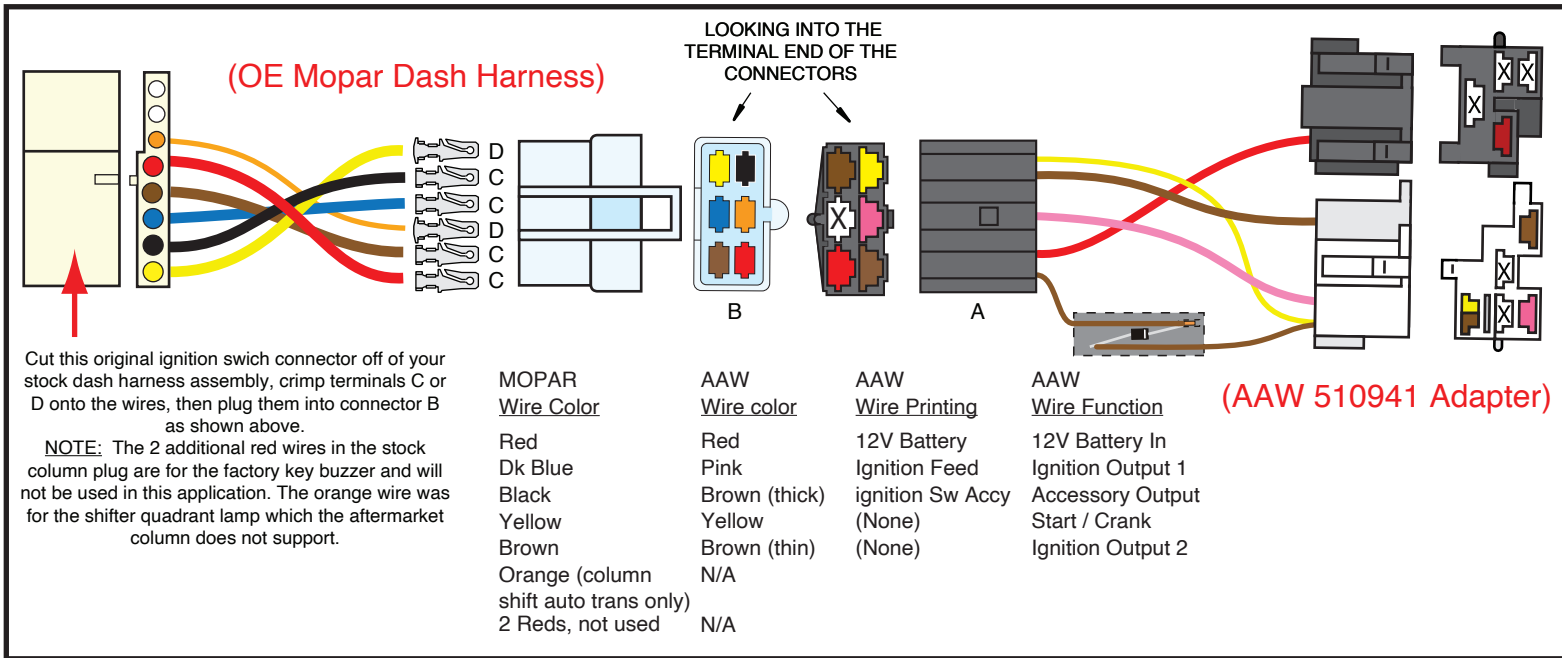

## Aftermarket GM Style Column-Mounted Ignition Switch Connection to Stock Mopar Dash Harness

92973892

## Aftermarket GM Style Column-Mounted Ignition Switch Connection to Classic Update Dash Harness

GM Column Mounted Ignition Switch to Mopar Dash Adapter

510941