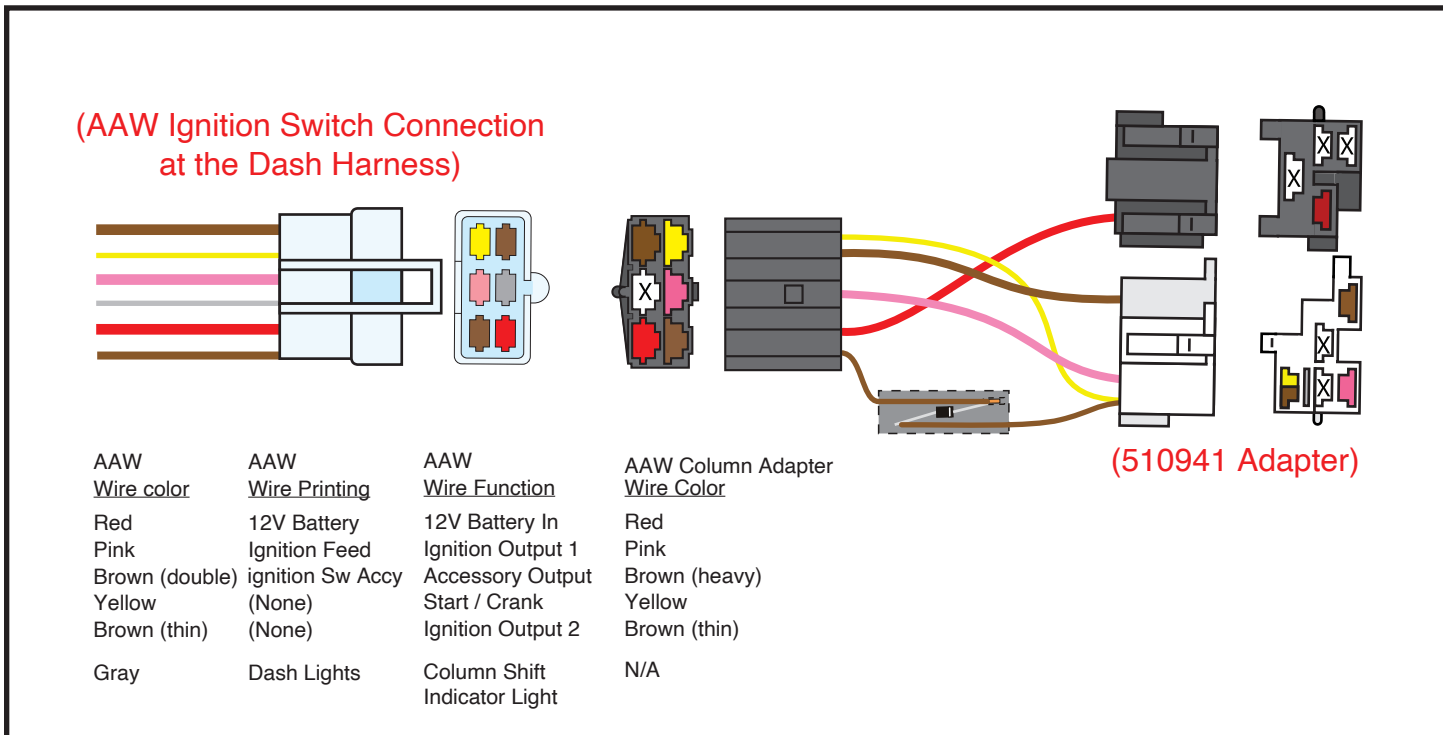

## Aftermarket GM Style Column-Mounted Ignition Switch Connection to Stock Mopar Dash Harness

92973892

## Aftermarket GM Style Column-Mounted Ignition Switch Connection to Classic Update Dash Harness

GM Column Mounted Ignition Switch to Mopar Dash Adapter

510941